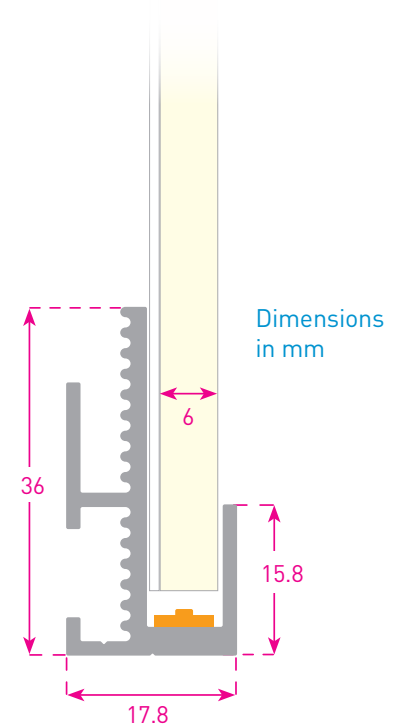

Spanlite Graphic Panel

The super-slim backlit graphic solution, with replaceable image panel backlit with LED edge-lighting technology. Suitable for advertising, art display and more.

spanlite

MAKING LIGHT WORK

Super-slim illumination

The Spanlite Graphic Panel incorporates our Spanlite-Sheet-LXJ edge-lighting technology, providing clean and even light across the whole panel. With a range of off-the-shelf sizes up to 3 x 2m, only our system offers an even spread of light across such large distances. With a depth of only 18mm, this product provides the slimmest of solutions for wall-mounted displays.

- Super-slim panel illuminates evenly across the whole display surface.
- **The leading technology for even illumination across large distances.**
- Options for image panel mounting.
- Fluorescent 'stripes' and bleached out poster colours a thing of the past.
- Sizes up to 3 x 2m per panel.
- Built in the UK using top-brand components leading to reliable, long-life LED lighting.

Standard sizes

A3	420 x 297mm
A2	594 x 420mm
A1	841 x 594mm
A0	1189 x 841mm
4-Sheet	1016 x 1524mm
6-Sheet	1200 x 1800mm
12-Sheet	3048 x 1524mm
Maximum	3050 x 2030mm

Custom sizes available on request

CALL +44 (0)1273 007 280