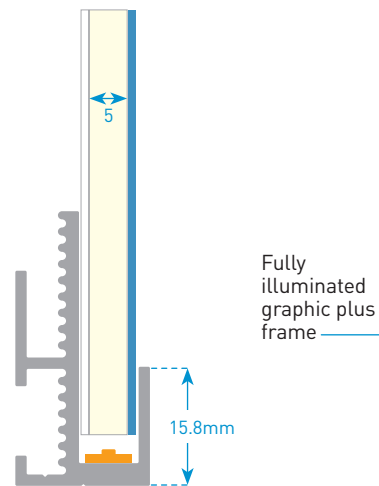

Super-slim illumination

The Spanlite Graphic Panel incorporates our Spanlite-Sheet-LXJ edge-lighting technology, providing clean and even light across the whole panel. With a range of off-the-shelf sizes up to 3 x 2m, only our system offers an even spread of light across such large distances. With a depth of only 18mm, this product provides the slimmest of solutions for wall-mounted displays.

- Super-slim panel illuminates evenly across the whole display surface.
- **The leading technology for even illumination across large distances.**
- Options for image panel mounting.
- Fluorescent 'stripes' and bleached out poster colours a thing of the past.
- Sizes up to 3 x 2m per panel.
- Built in the UK using top-brand components leading to reliable, long-life LED lighting.

CALL +44 (0)1273 007 280

EMAIL info@spanlite.com

VISIT www.spanlite.com

spanlite
MAKING LIGHT WORK

Outer-frame graphics

5mm light-sheet panel

Inner-frame graphics

5mm light-sheet panel allowing room for 1mm reverse-printed polycarbonate graphics panel

Standard sizes

A3	420 x 297mm
A2	594 x 420mm
A1	841 x 594mm
A0	1189 x 841mm
4-Sheet	1016 x 1524mm
6-Sheet	1200 x 1800mm
12-Sheet	3048 x 1524mm
Maximum	3050 x 2030mm

Custom sizes available on request

CALL +44 (0)1273 007 280