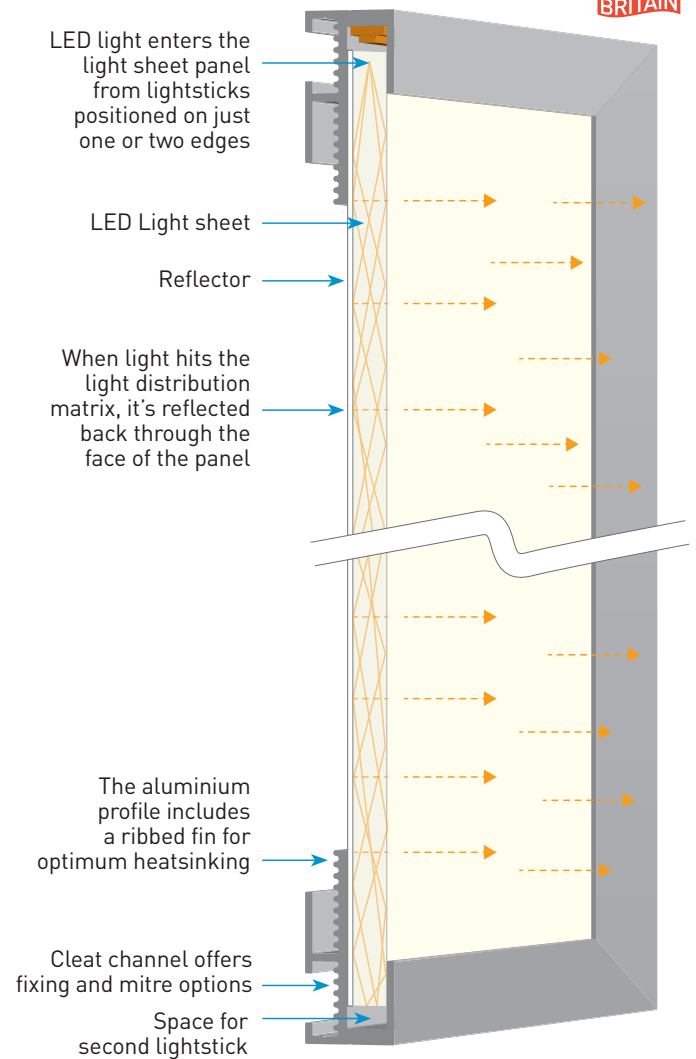

Spanlite Graphic Panel

The super-slim backlit graphic solution, with replaceable image panel backlit with LED edge-lighting technology. Suitable for advertising, art display and more.

spanlite

MAKING LIGHT WORK

Super-slim illumination

The Spanlite Graphic Panel incorporates our Spanlite-Sheet-LXJ edge-lighting technology, providing clean and even light across the whole panel. With a range of off-the-shelf sizes up to 3 x 2m, only our system offers an even spread of light across such large distances. With a depth of only 18mm, this product provides the slimmest of solutions for wall-mounted displays.

- Super-slim panel illuminates evenly across the whole display surface.
- **The leading technology for even illumination across large distances.**
- Options for image panel mounting.
- Fluorescent 'stripes' and bleached out poster colours a thing of the past.
- Sizes up to 3 x 2m per panel.
- Built in the UK using top-brand components leading to reliable, long-life LED lighting.