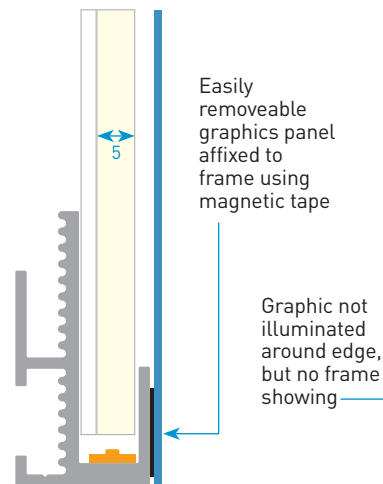

Super-slim illumination

The Spanlite Graphic Panel incorporates our Spanlite-Sheet-LXJ edge-lighting technology, providing clean and even light across the whole panel. With a range of off-the-shelf sizes up to 3 x 2m, only our system offers an even spread of light across such large distances. With a depth of only 18mm, this product provides the slimmest of solutions for wall-mounted displays.

- Super-slim panel illuminates evenly across the whole display surface.
- **The leading technology for even illumination across large distances.**
- Options for image panel mounting.
- Fluorescent 'stripes' and bleached out poster colours a thing of the past.
- Sizes up to 3 x 2m per panel.
- Built in the UK using top-brand components leading to reliable, long-life LED lighting.

CALL +44 (0)1273 007 280

EMAIL info@spanlite.com

VISIT www.spanlite.com

spanlite
MAKING LIGHT WORK

Outer-frame graphics

5mm light-sheet panel

Inner-frame graphics

5mm light-sheet panel allowing room for 1mm reverse-printed polycarbonate graphics panel

Panel specifications / options

LED type	OSRAM DURIS E5
Colour temp	2700°K, 3000°K, 4000°K, 5700°K – others on request
CRI	80+
LED Driver	Driver included, option for dimmable
Cable	1.5m standard
Voltage	24V DC standard
Wattage	27W/m standard
Efficiency	114Lm/W typical
IP Rating	For indoor use / IP65 optional
Lifetime	50,000+ hours
Warranty	2 year / 5 year optional