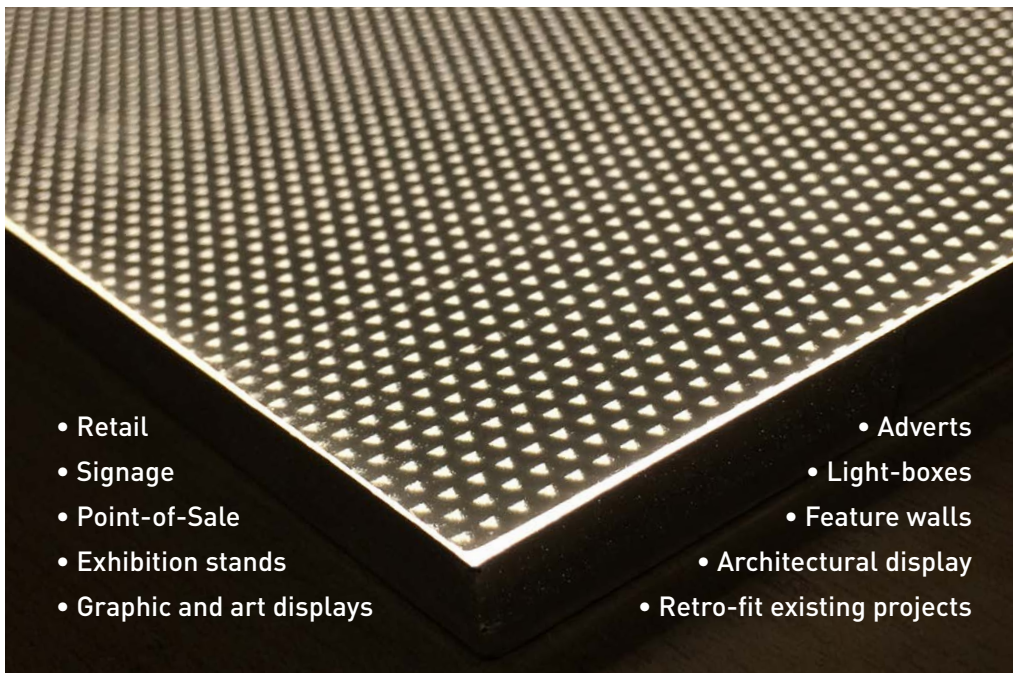

Spanlite Graphic Panel

The super-slim backlit graphic solution, with replaceable image panel backlit with LED edge-lighting technology. Suitable for advertising, art display and more.

spanlite

MAKING LIGHT WORK

Super-slim illumination

The Spanlite Graphic Panel incorporates our Spanlite-Sheet-LXJ edge-lighting technology, providing clean and even light across the whole panel. With a range of off-the-shelf sizes up to 3 x 2m, only our system offers an even spread of light across such large distances. With a depth of only 18mm, this product provides the slimmest of solutions for wall-mounted displays.

- Super-slim panel illuminates evenly across the whole display surface.
- **The leading technology for even illumination across large distances.**
- Options for image panel mounting.
- Fluorescent 'stripes' and bleached out poster colours a thing of the past.
- Sizes up to 3 x 2m per panel.
- Built in the UK using top-brand components leading to reliable, long-life LED lighting.